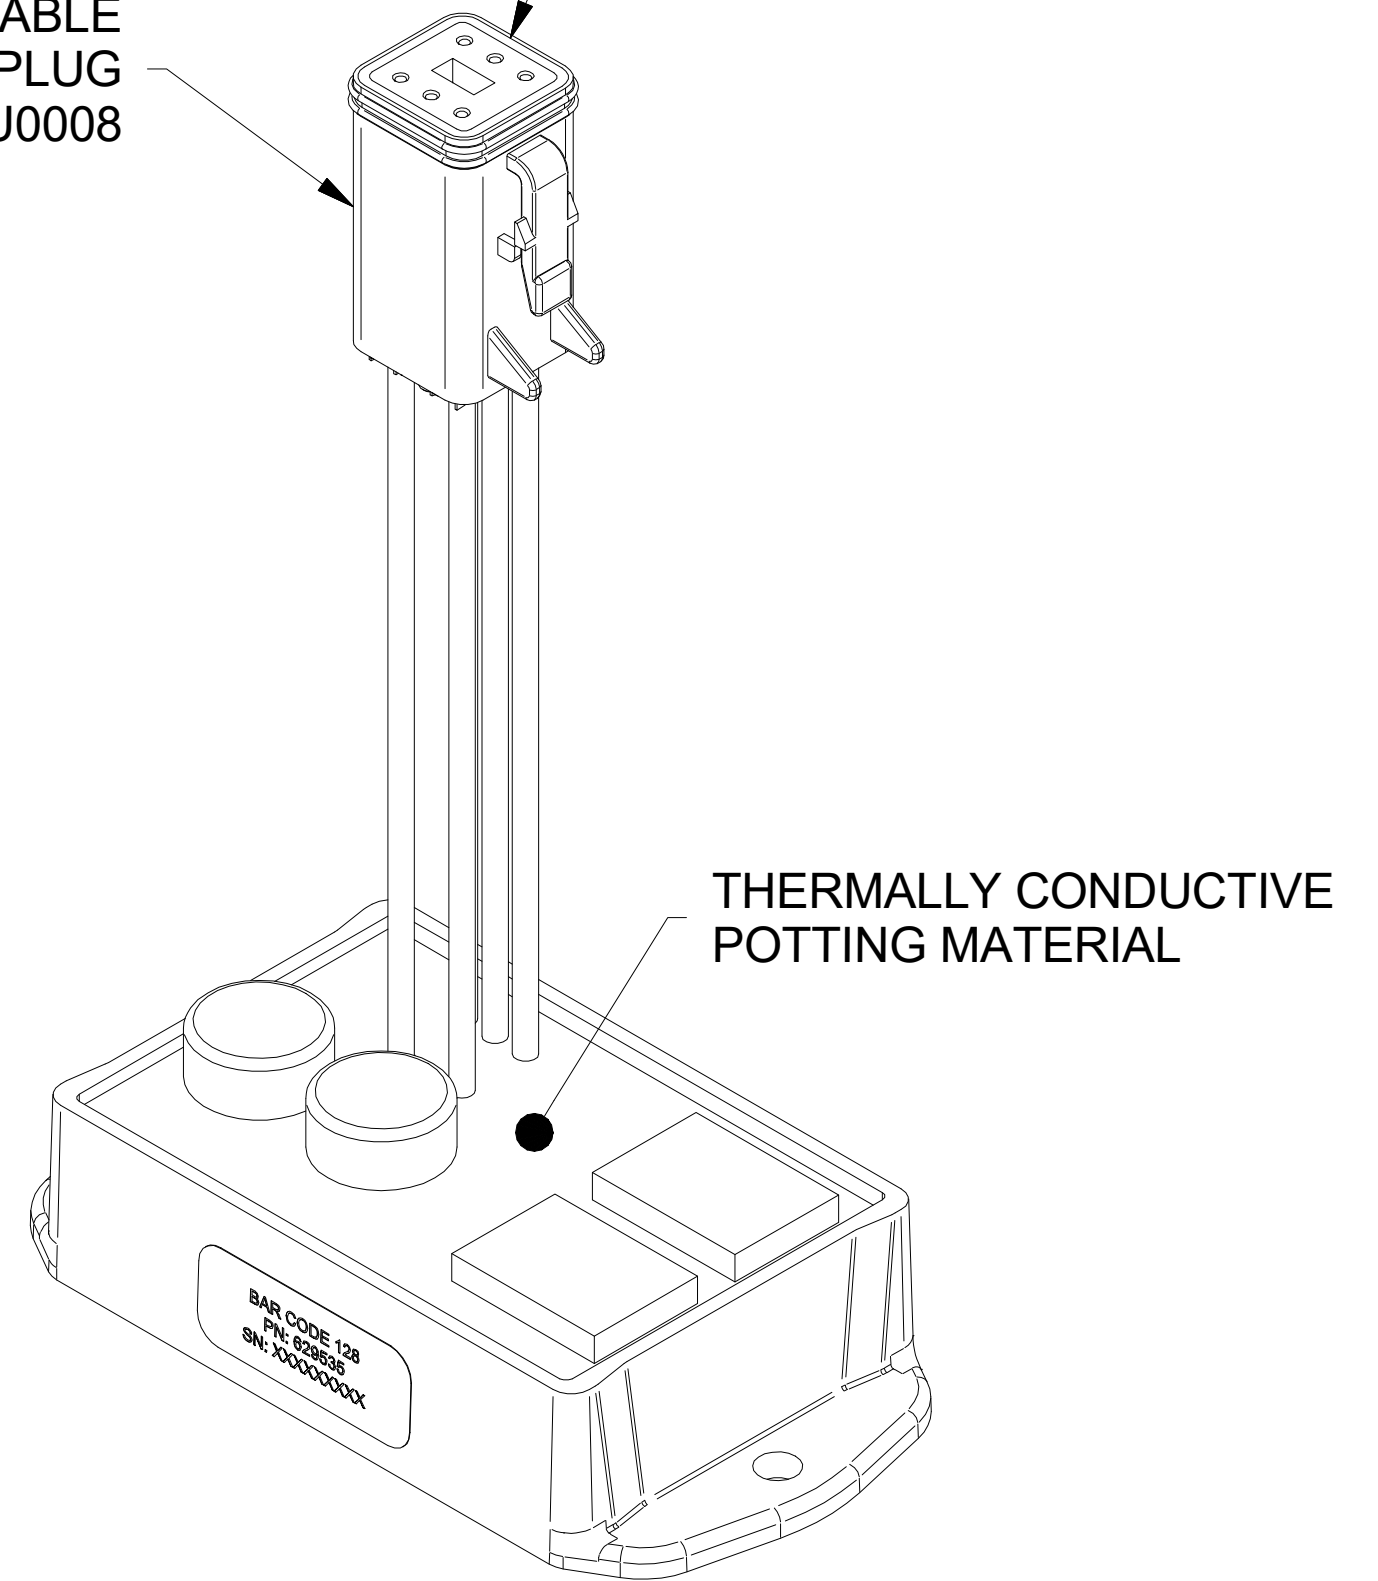

INPUT/OUTPUT CABLE  
6 SOCKET DEUTSCH PLUG  
DPI P/N: CNDU0008

DEUTSCH WEDGELOCK  
DPI P/N: CNDU0038

5X HOUSING SOCKET CONTACT  
DPI P/N: CNDU0014

SEALING PLUG  
DPI P/N: CNDU0029

6.00 ± .25  
[152.4 ± 6.4 mm]

18 AWG WIRE, UL1015, BLACK  
DPI P/N: WCIC0041

**PROPRIETARY AND CONFIDENTIAL**  
This document and the information contained within is the property of Diversified Power International (DPI), LLC and contains Confidential and Proprietary Information which may not be copied into or onto any other form or format, and may not be disclosed to any third party; and may not be used for any purpose that is contrary to it's intended purpose and use without the express written consent of DPI.