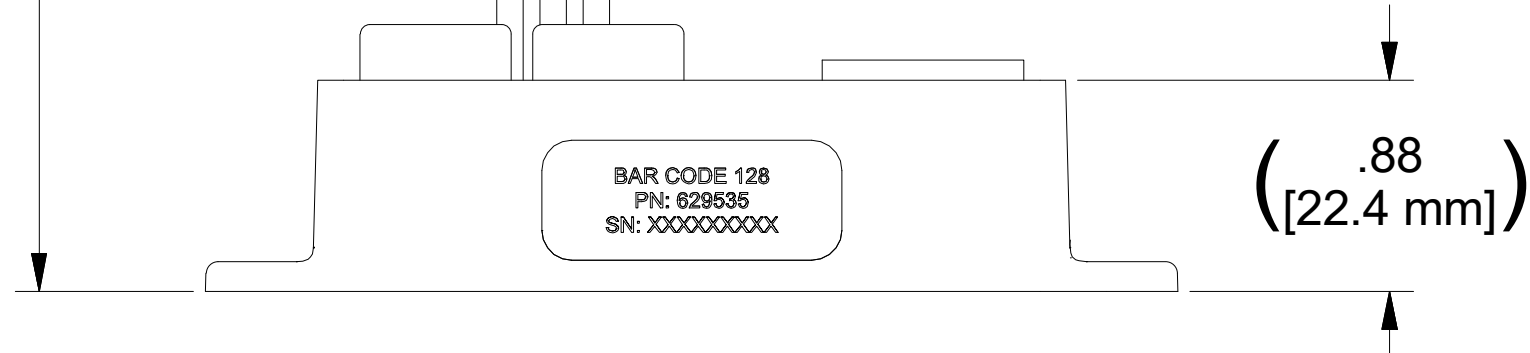

INPUT/OUTPUT CABLE  
6 SOCKET DEUTSCH PLUG  
DPI P/N: CNDU0008

DEUTSCH WEDGELOCK  
DPI P/N: CNDU0038

5X HOUSING SOCKET CONTACT  
DPI P/N: CNDU0014

SEALING PLUG  
DPI P/N: CNDU0029

6.00 ± .25  
[152.4 ± 6.4 mm]

18 AWG WIRE, UL1015, BLACK  
DPI P/N: WCIC0041

**PROPRIETARY AND CONFIDENTIAL**  
This document and the information contained within is the property of Diversified Power International (DPI), LLC and contains Confidential and Proprietary Information which may not be copied into or onto any other form or format, and may not be disclosed to any third party; and may not be used for any purpose that is contrary to it's intended purpose and use without the express written consent of DPI.

SHEET 1 OF 1

TITLE	REV
<b>SRO LATCH</b>	-
<b>DPI</b> DIVERSIFIED POWER INTERNATIONAL, LLC 414 CENTURY COURT PINEY FLATS, TN 37686 PHONE: 423-538-9002	
SIZE DWG NO <b>C</b> 59-48VSROT50-00	