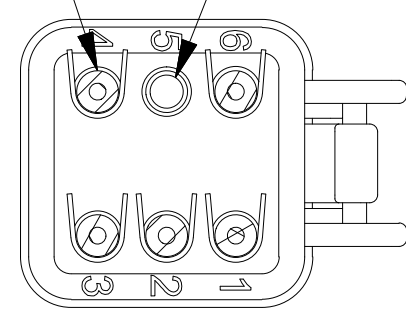

INPUT/OUTPUT CABLE  
6 SOCKET DEUTSCH PLUG  
DPI P/N: CNDU0008

DEUTSCH WEDGELOCK  
DPI P/N: CNDU0038

5X HOUSING SOCKET CONTACT  
DPI P/N: CNDU0014

SEALING PLUG  
DPI P/N: CNDU0029

6.00 ± .25  
[152.4 ± 6.4 mm]

18 AWG WIRE, UL1015, BLACK  
DPI P/N: WCIC0041

**PROPRIETARY AND CONFIDENTIAL**  
This document and the information contained within is the property of Diversified Power International (DPI), LLC and contains Confidential and Proprietary Information which may not be copied into or onto any other form or format, and may not be disclosed to any third party; and may not be used for any purpose that is contrary to it's intended purpose and use without the express written consent of DPI.

TOLERANCES (UNLESS NOTED):  
(INCHES [MILLIMETERS]):  
3 PLACES: ± .005 [.13MM]  
2 PLACES: ± .03 [.76MM]  
ANGULAR: ± 1°

THIRD ANGLE PROJECTION

CAD DRAWING: DO NOT SCALE

SIGNATURES	DATE
DRAWN: RCH	8/23/2012
CHECKED: TAM	8/23/2012
APPROVED: TDT	8/23/2012
NEXT ASSY: N/A	
USED ON: N/A	